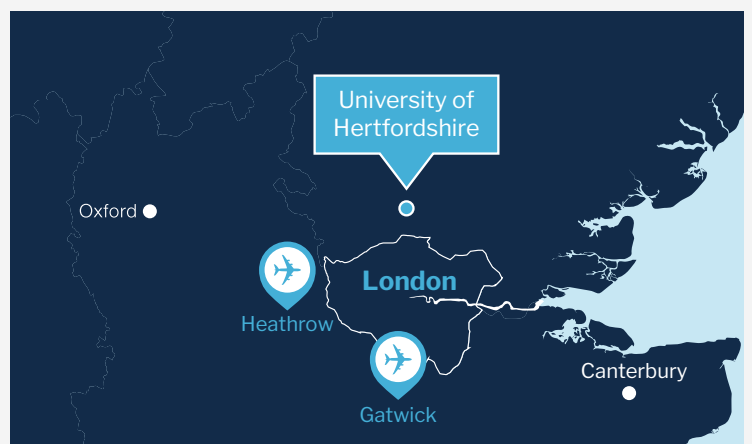

GROUPS & INDIVIDUALS

160 ARDMORE BEDS

RESIDENTIAL

Ardmore is delighted to introduce a new centre, only one hour away from central London. The programme will take place only 30km away from London at the University of Hertfordshire's De Havilland Campus in Hatfield.

Health care & security

- **Hospital:** One Hatfield Hospital – 2 minute drive
- **Staff:** Residential
- **Security:** 24 hours

Location

- **Nearest Town:** Hatfield – 15 minute walk, 5 minute drive
- **Nearest Bus Stop:** On Campus
- **Airports:** Stanstead (30 minute drive), Heathrow (50 minute drive), Gatwick (90 minute drive)
- **Nearest Supermarket:** Aldi – 5 minute walk
- **Nearest Station:** Hatfield – 5 minute drive
- **Travel time to London:** 120 minutes by coach, 90 minutes by train

DOWNLOAD THE FULL IMAGE GALLERY 

University of Hertfordshire 2022 Sample Programme (2 weeks)*

	Morning	Afternoon	Evening
Sunday	Welcome to Ardmore		
Monday	Sports & Leisure Activities	Lessons	Welcome Icebreaker Games
Tuesday	One Half Day Excursion to The Galleria Shopping One Centre	Lessons	Blind Date
Wednesday	Lessons	Lessons	Talent Show
Thursday	One Full Day Excursion to London, Thames River Cruise and Westminster Walking Tour		Casino Night
Friday	Sports & Leisure Activities	Lessons	Disco
Saturday	One Full Day Excursion to Oxford, Oxford Castle and Universities Walking Tour		Sports Tournament
Sunday	Sports and Leisure Activities on Campus / Optional Extra Excursions		Movie Night
Monday	Lessons	Lessons	Capture the Flag
Tuesday	Lessons	One Half Day Excursion to St. Alban's Roman Town (public bus)	Find Dr Ardmore
Wednesday	One Full Day Excursion to Cambridge, Punting and Universities Walking Tour		Karaoke
Thursday	Lessons	Lessons	Rounders
Friday	Lessons	Sports & Leisure Activities	Disco
Saturday	Excursion to London, Natural History Museum, Science Museum and Kensington		Mini Olympics
Sunday	Goodbye Ardmore		